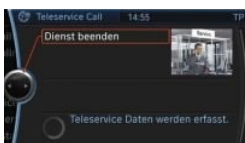

609

Navigation System Professional
Navigationssystem Professional

612

Bmw Assist
Bmw Assist

620

Voice Input System
Spracheingabesystem

633

Prep.mob. Ph. Business Bluet.interf.
Handy Vorb. Business/bluetooth-sch.